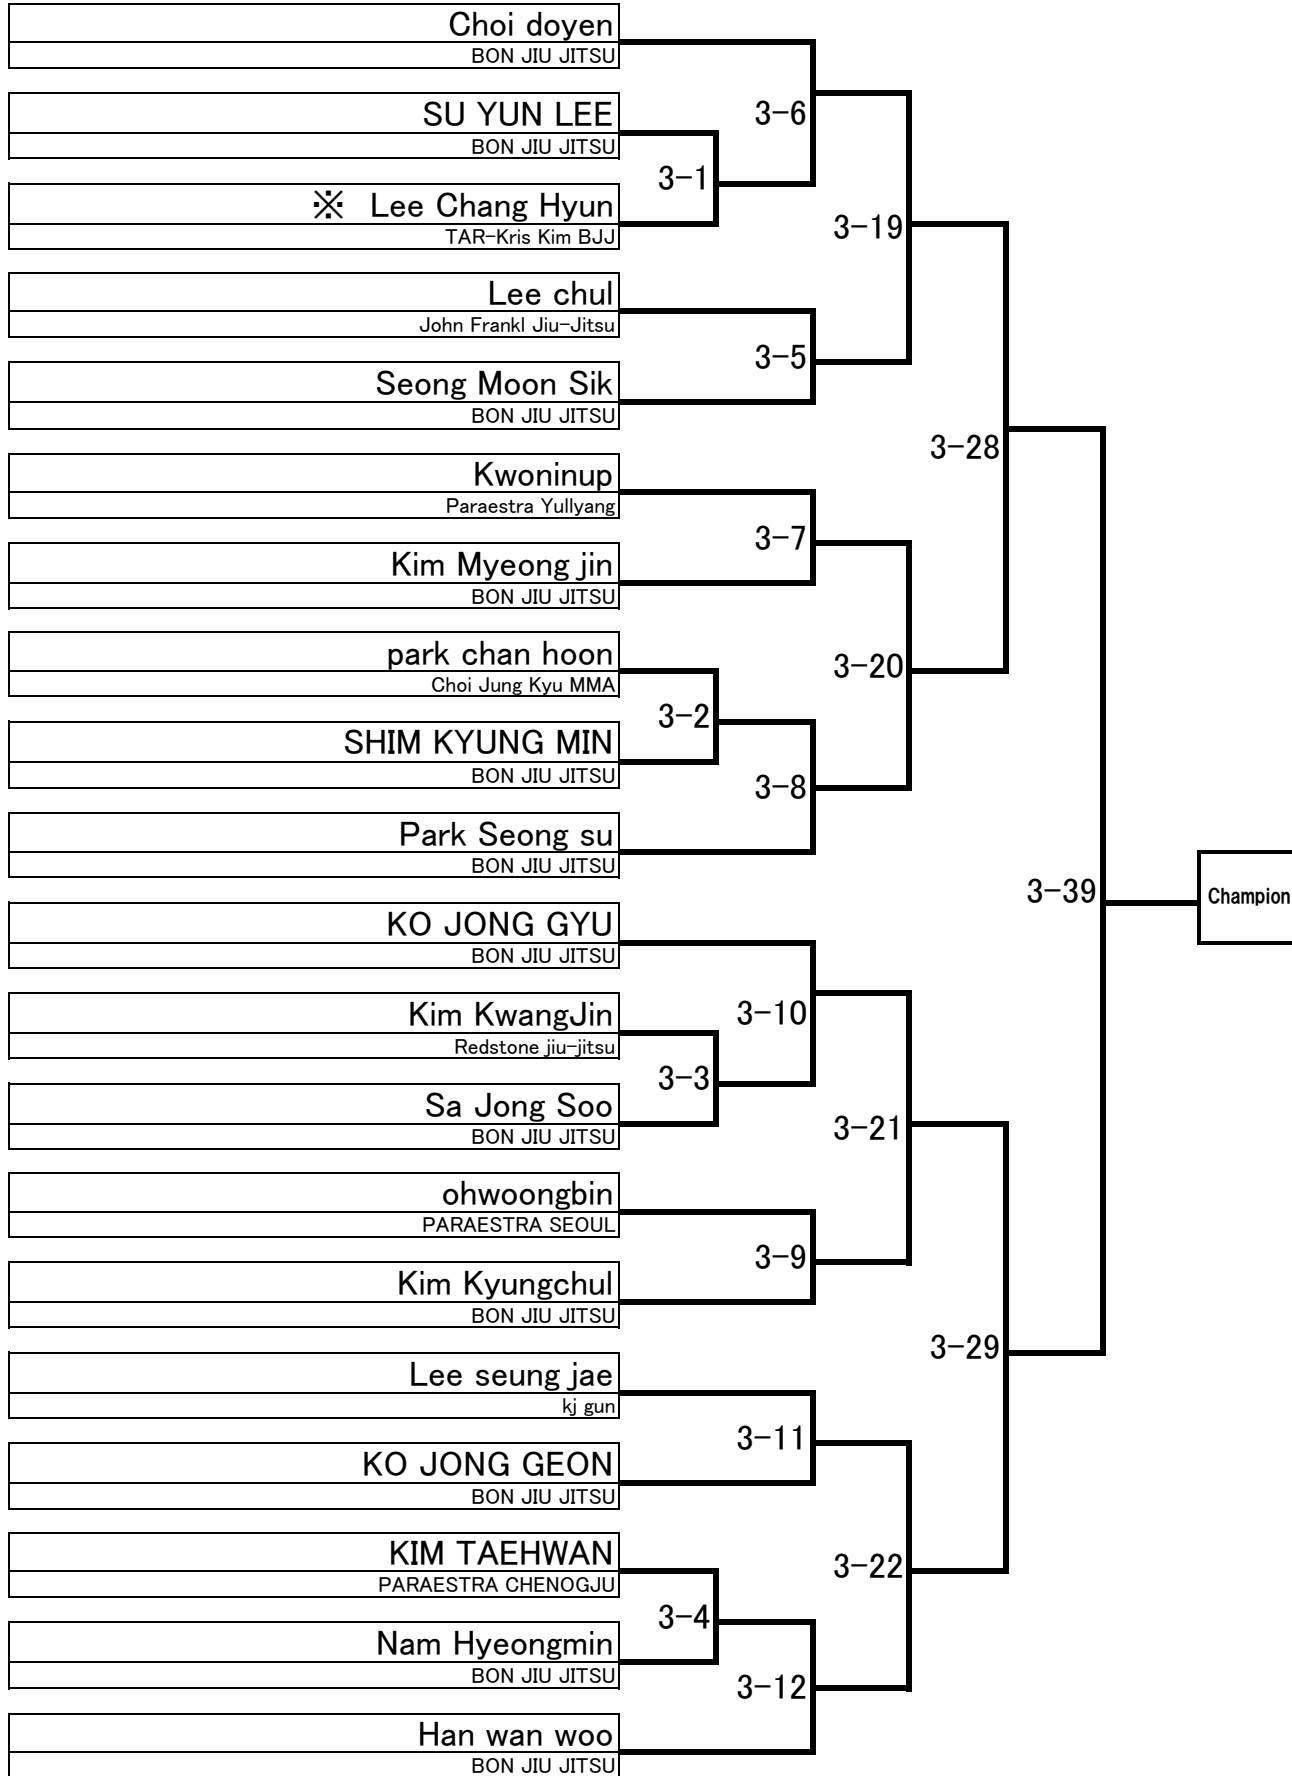

2-75

Champion

Master2 Blue Open class **OPEN** **5 Minutes** **1 People**

Master2 Brown Open class **OPEN** **5 Minutes** **1 People**

Adult Blue Light feather

-64.00kg

6 Minutes

20 People