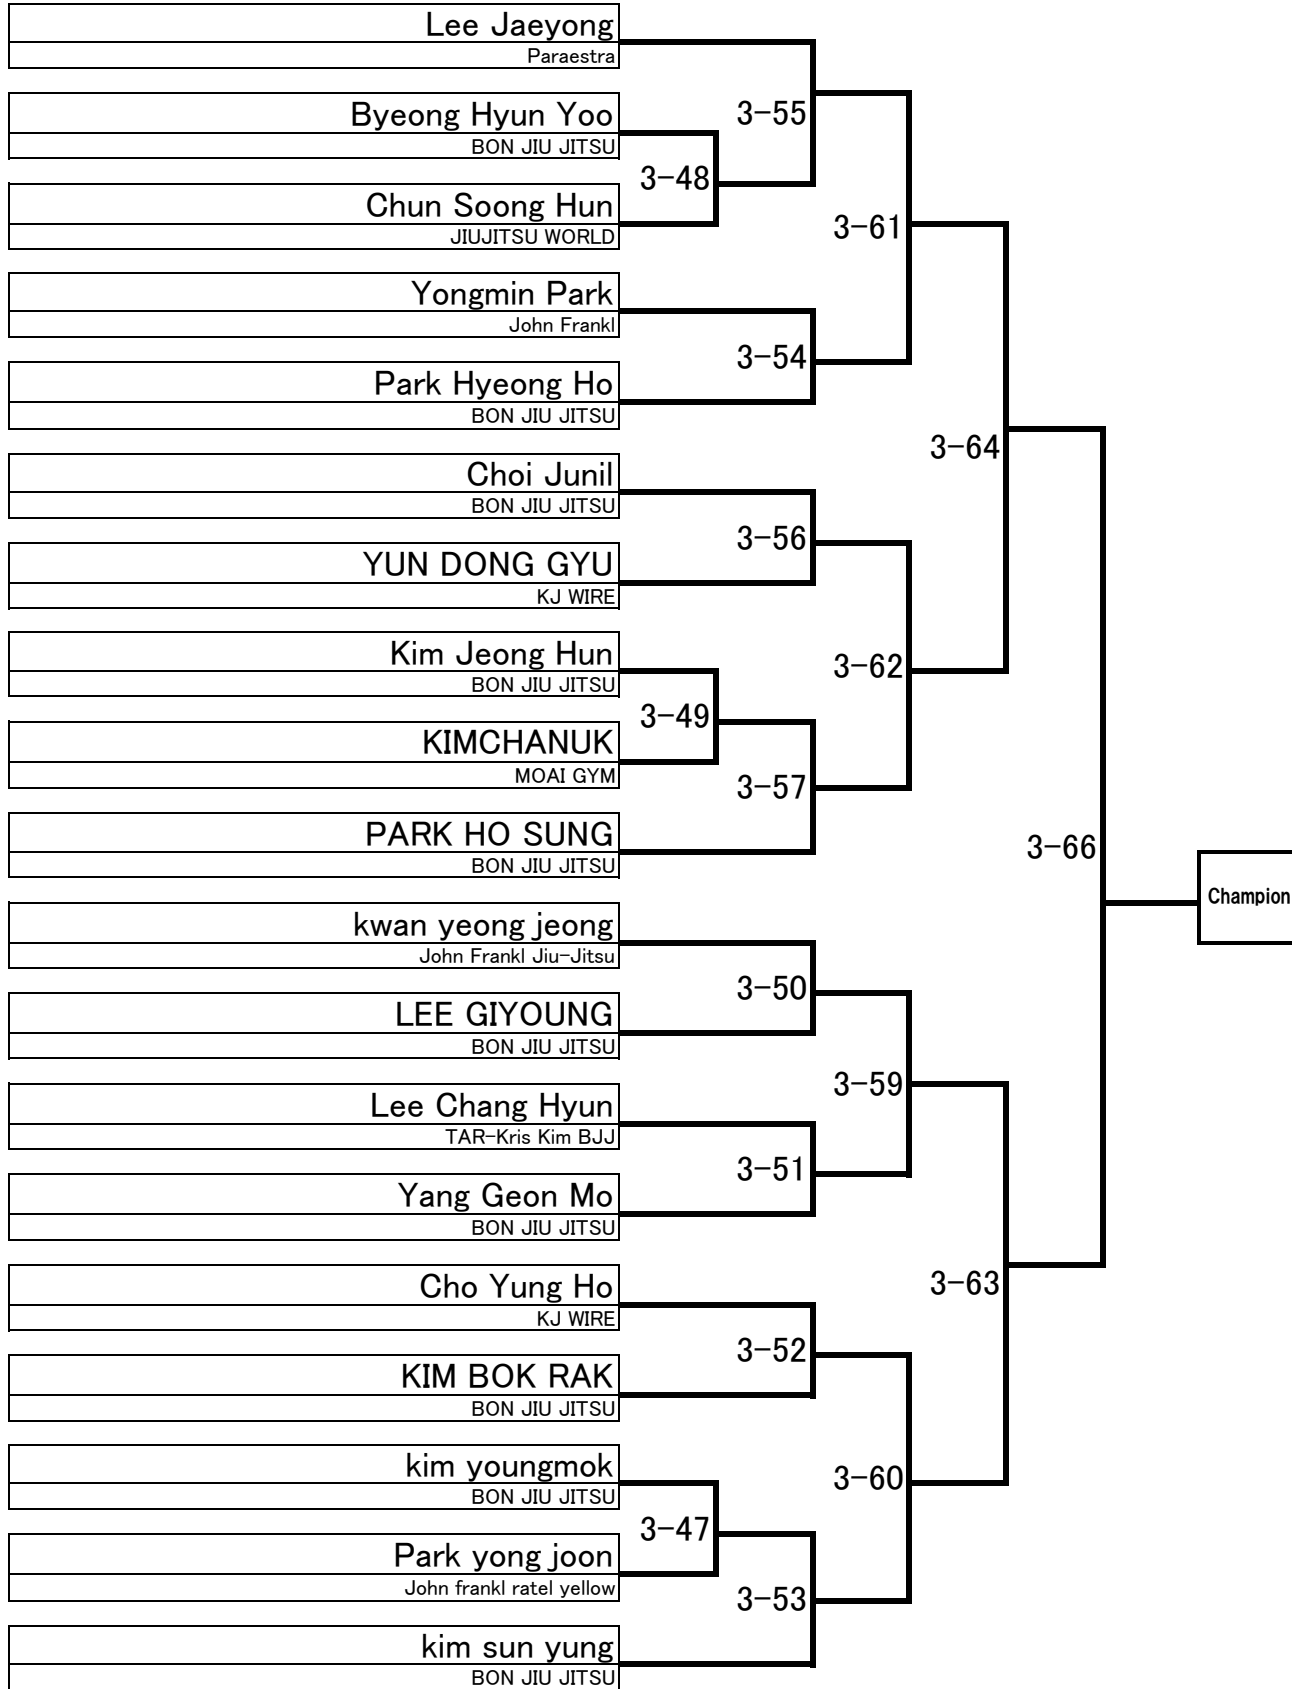

Seo Ji ho
GBK FIGHT FOR WHAT

JEONG YONGTAE
BON JIU JITSU

Kim pyung heui
carlson gracie korea team matador

LeeJunSeo
GBK FIGHT FOR WHAT

3-45

3-46

3-58

Champion