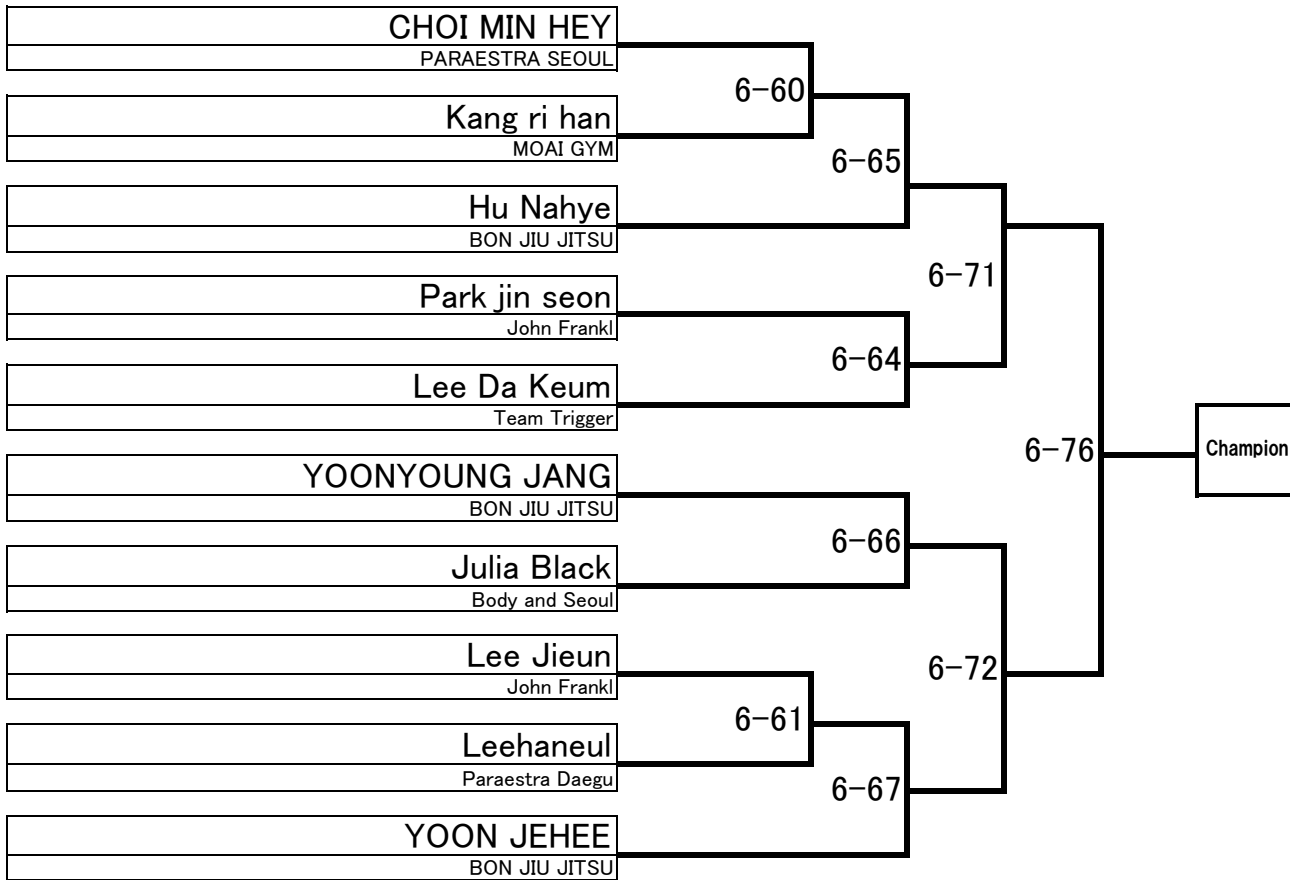

Female Adult White Open class

OPEN

5 Minutes

10 People