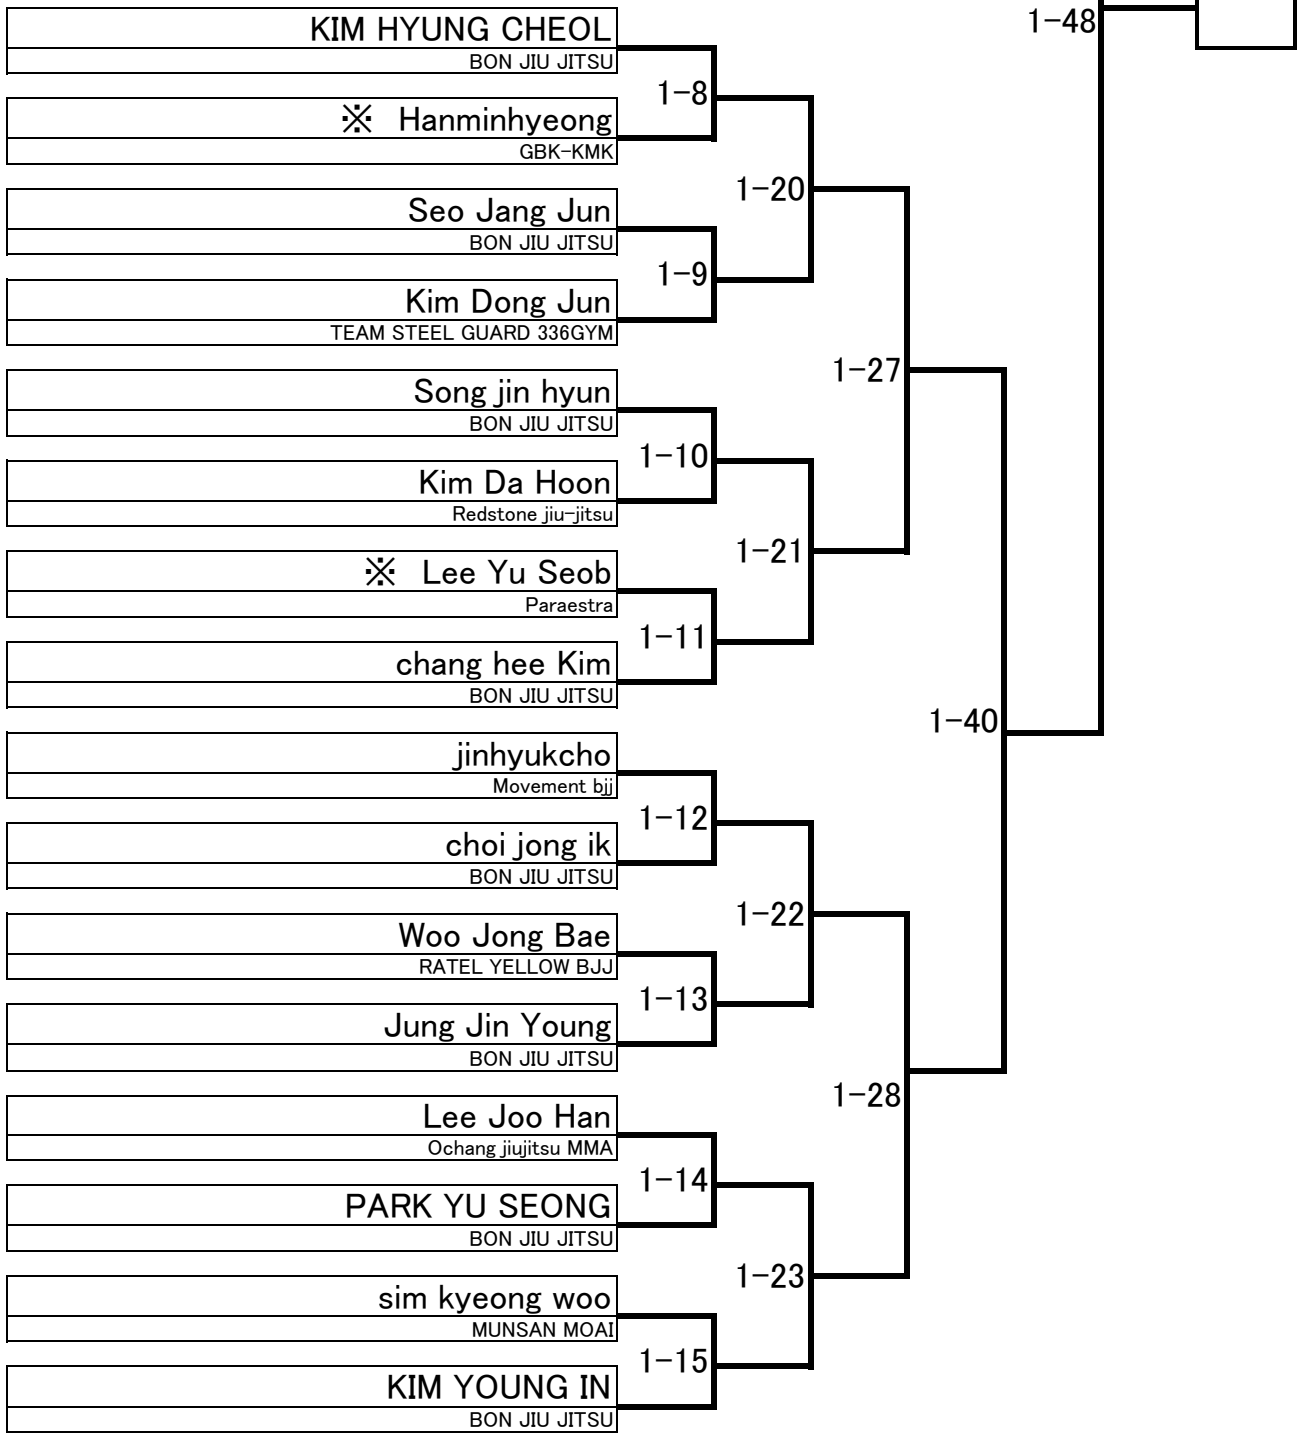

Adult White Light feather

-64.00kg

5 Minutes

22 People

Adult White Feather

-70.00kg

5 Minutes

31 People