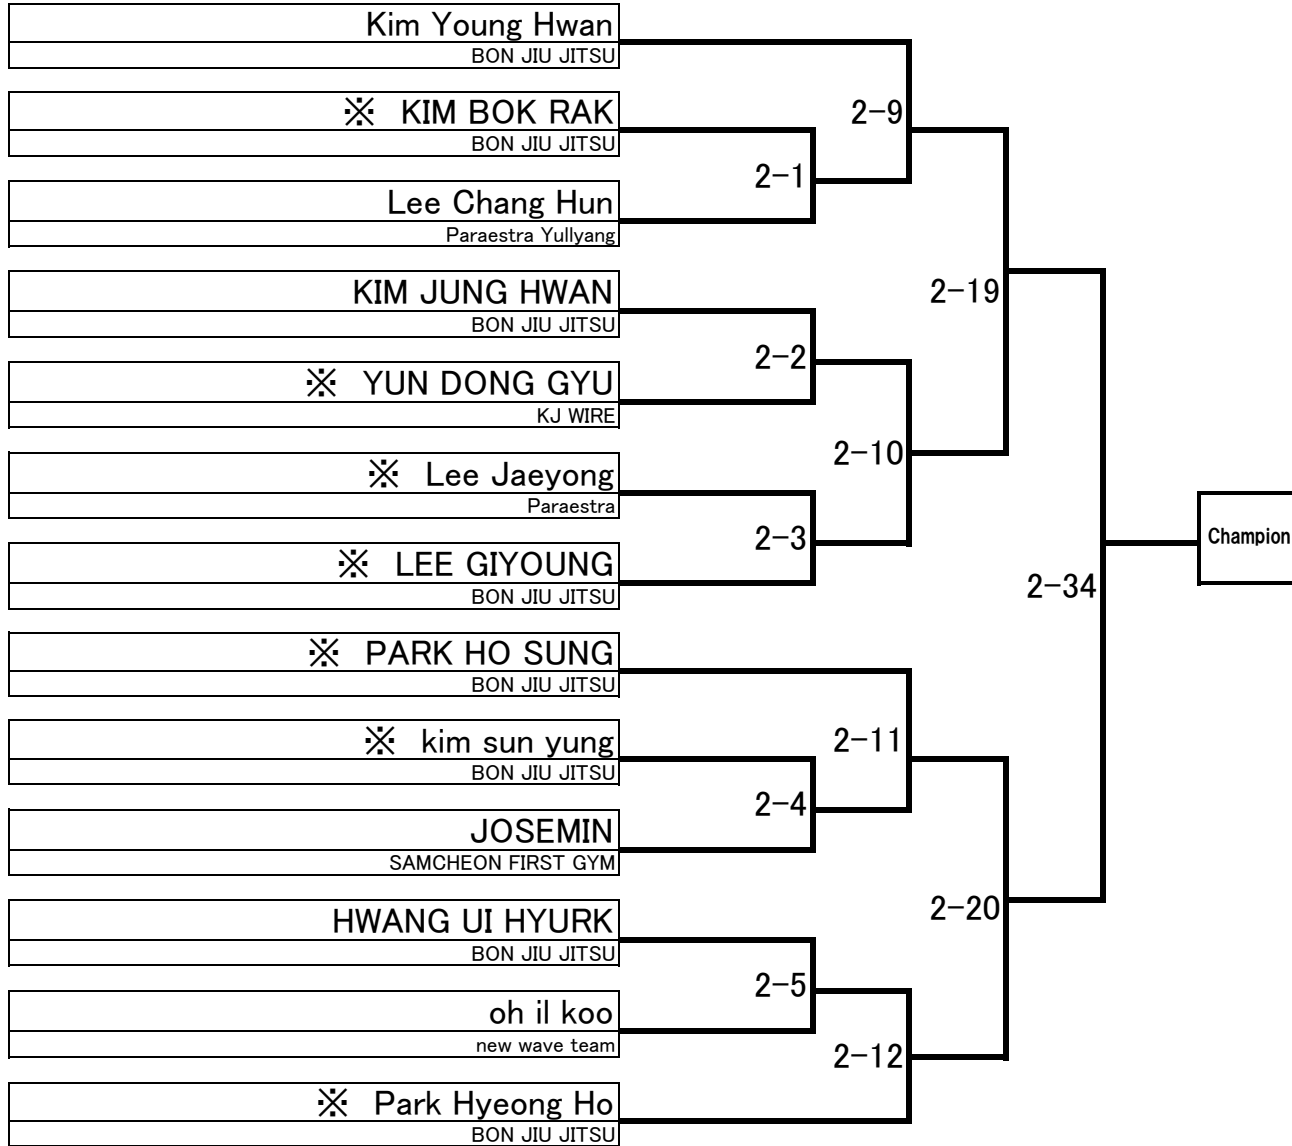

Adult Blue Light

-76.00kg

6 Minutes

13 People