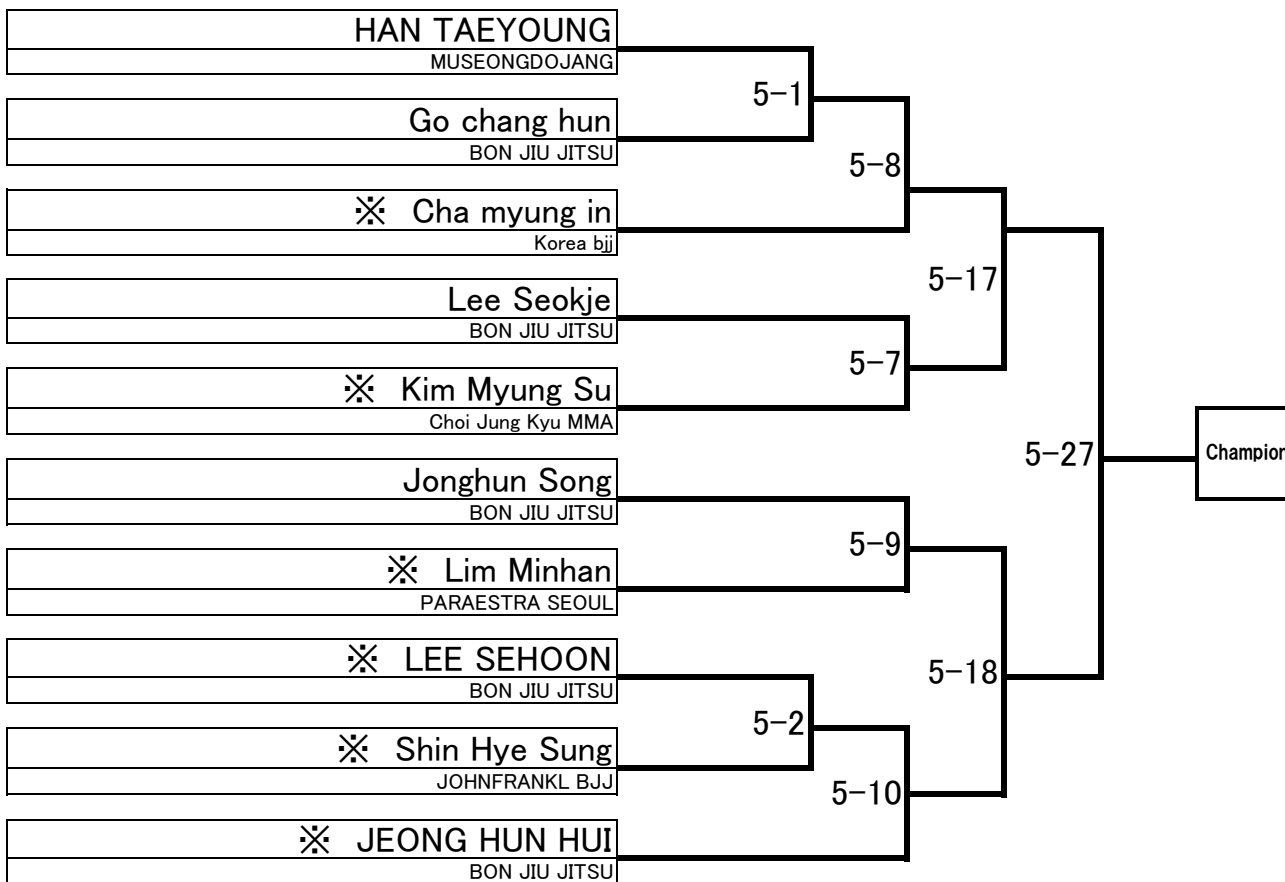

Master1 White Feather

-70.00kg

5 Minutes

10 People