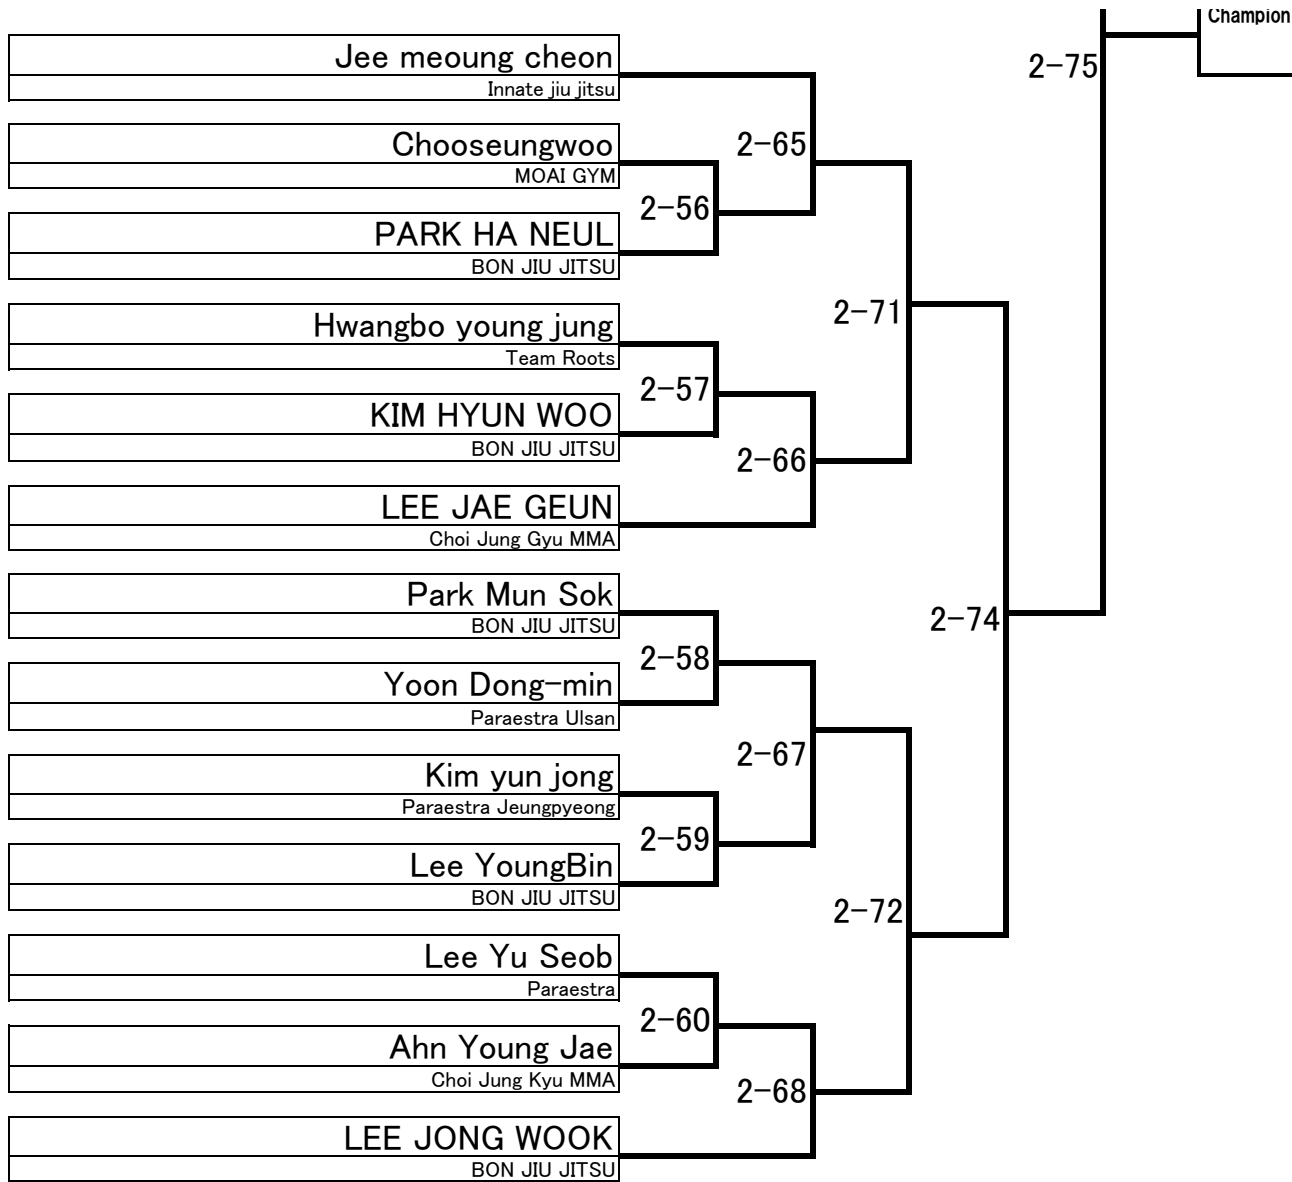

2-75

Champion

Master2 Blue Open class **OPEN** **5 Minutes** **1 People**

Master2 Brown Open class **OPEN** **5 Minutes** **1 People**

Adult Blue Light feather

-64.00kg

6 Minutes

20 People