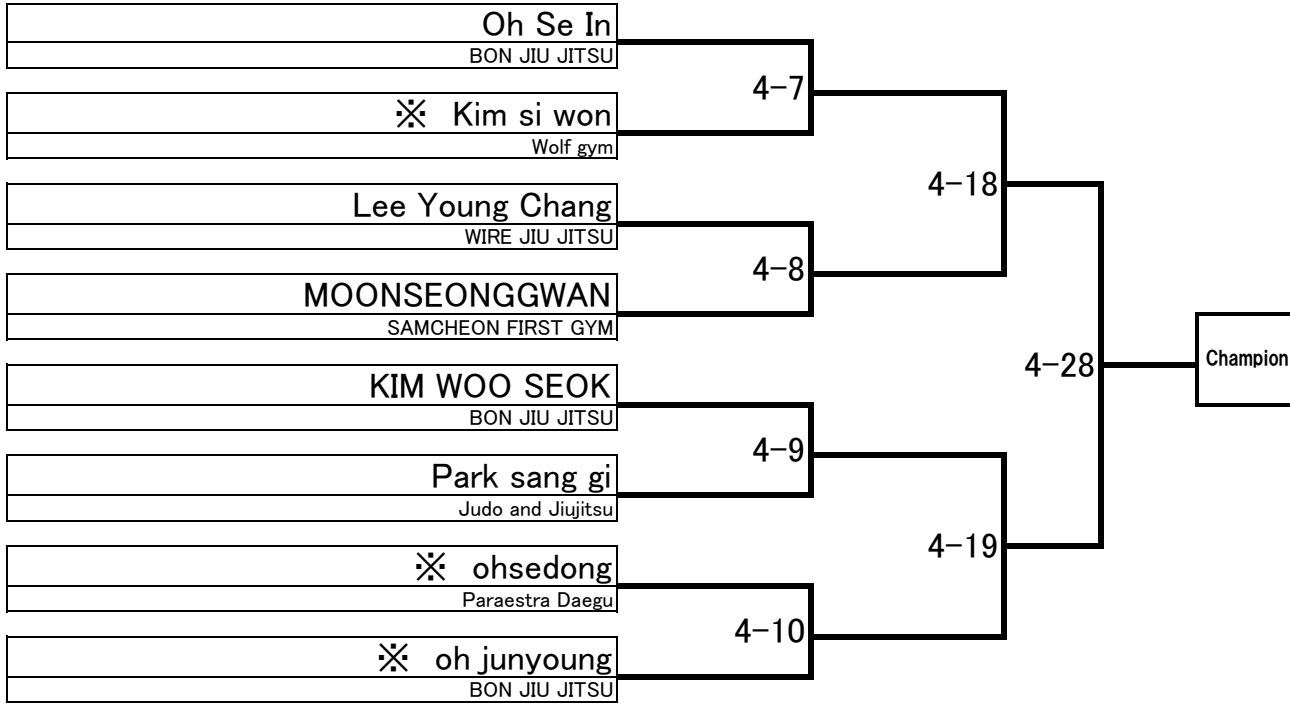

Juvenile (1-2) White Light

-69.00kg

5 Minutes

4 People

Juvenile (1-2) White Middle

-74.00kg

5 Minutes

8 People