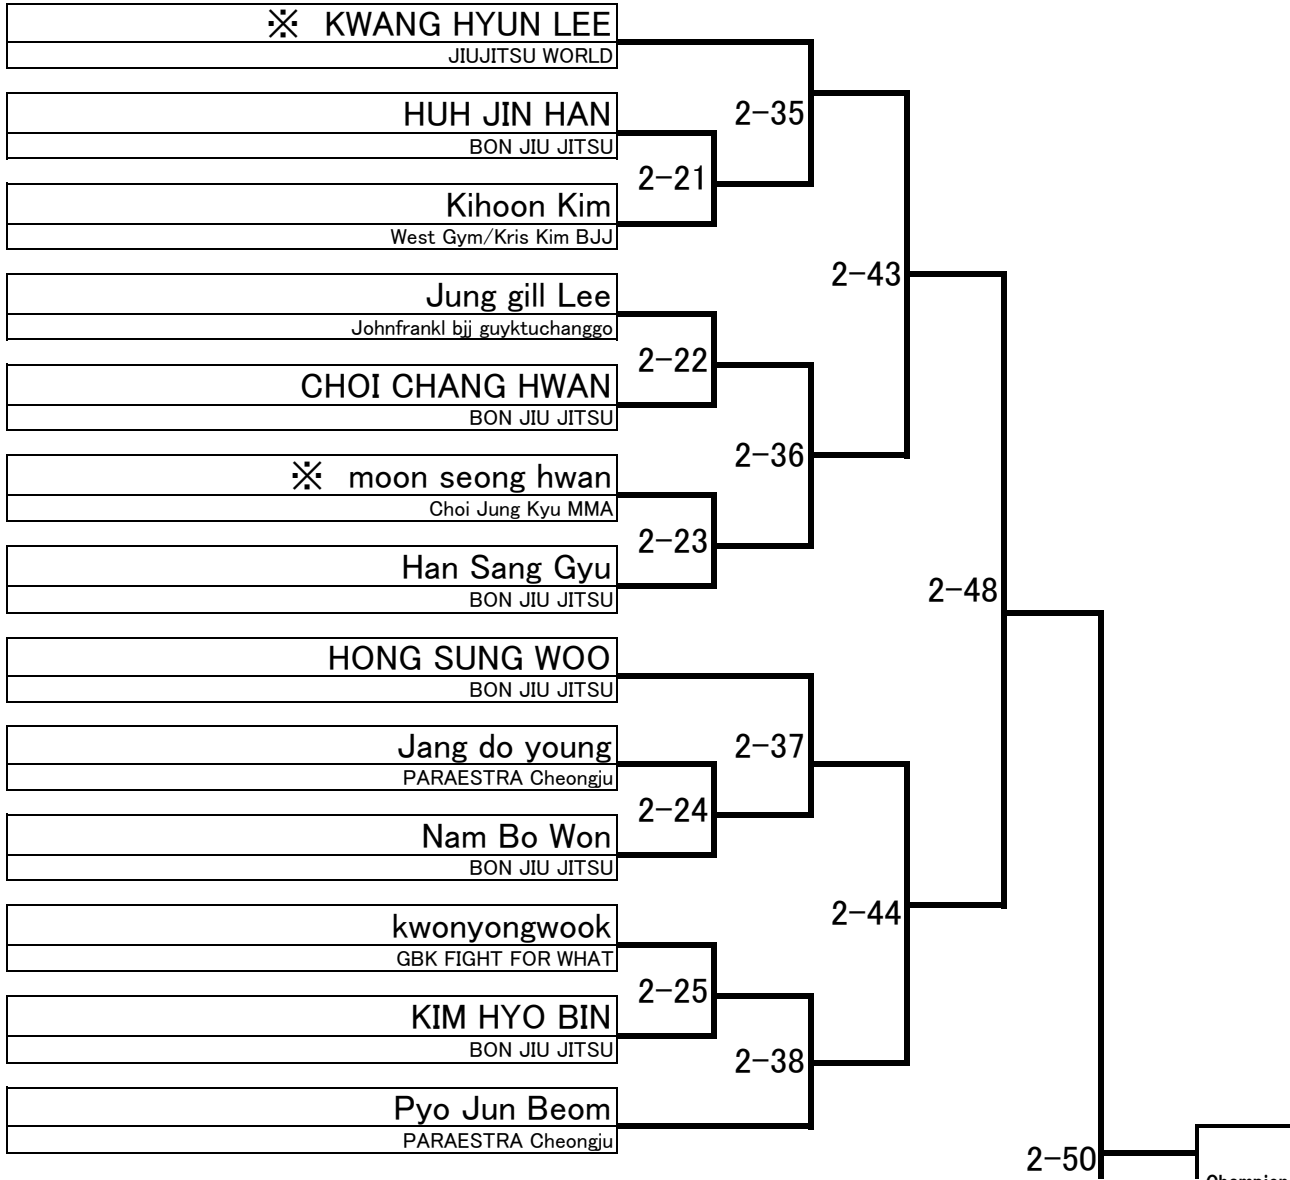

Adult White Light

-76.00kg

5 Minutes

26 People