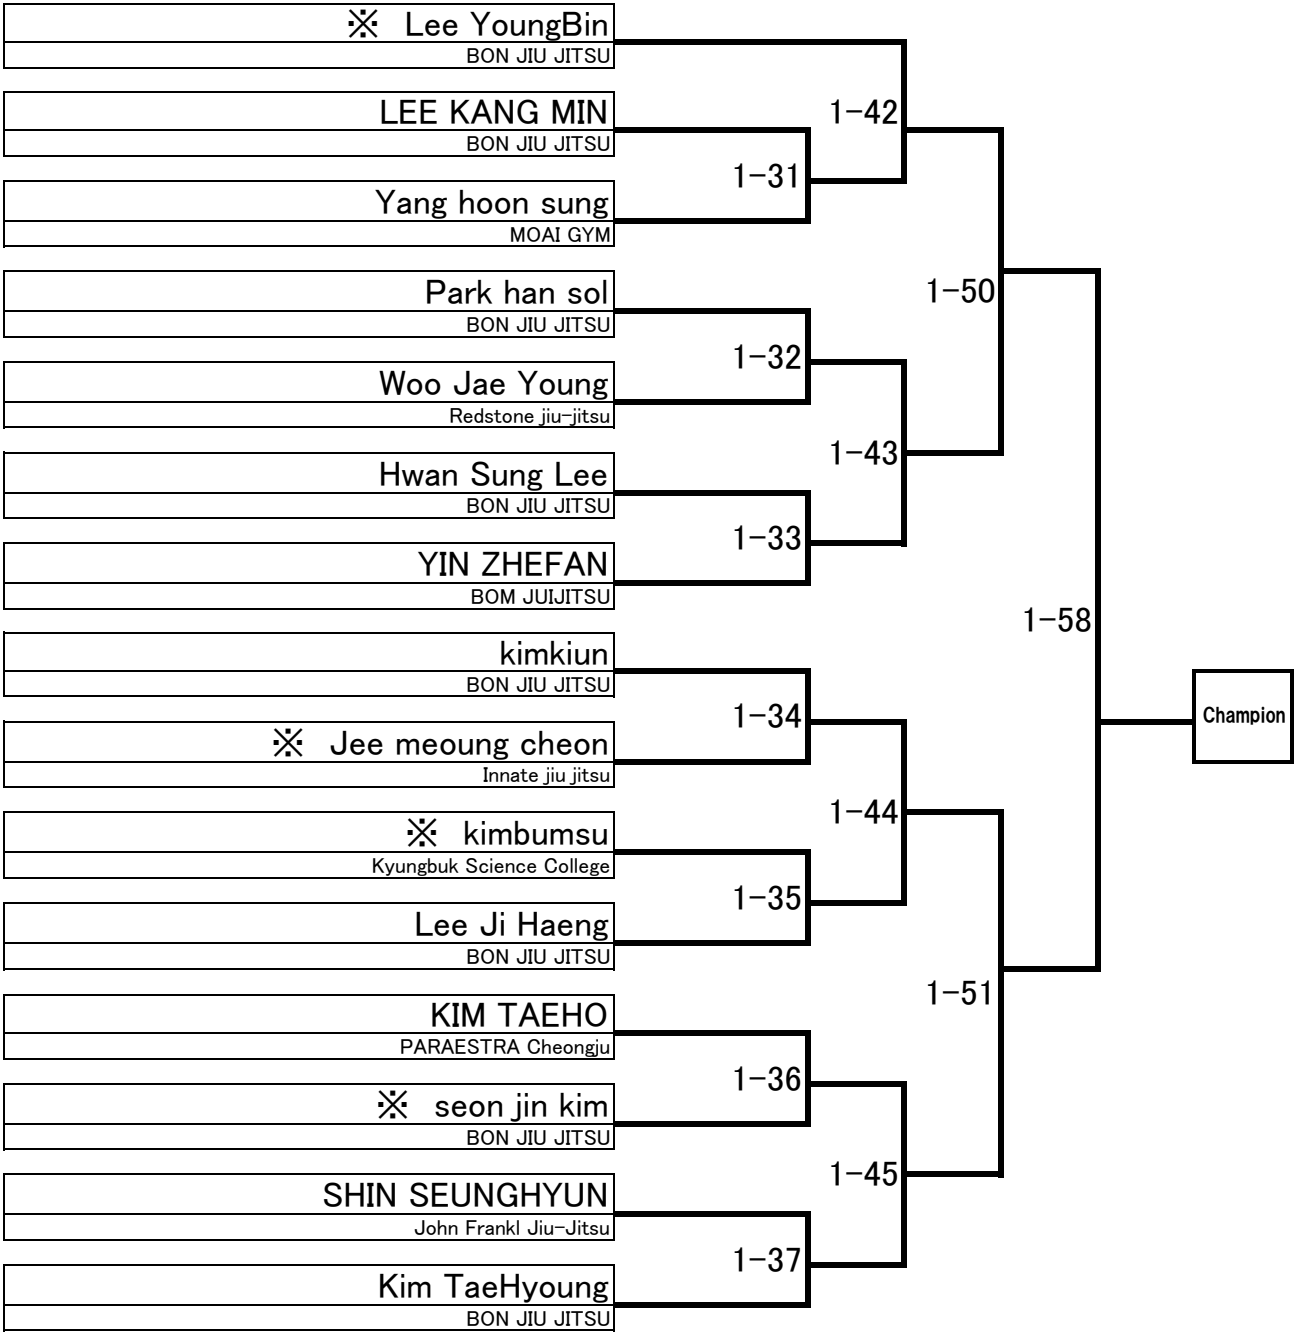

Adult White Middle

-82.30kg

5 Minutes

15 People