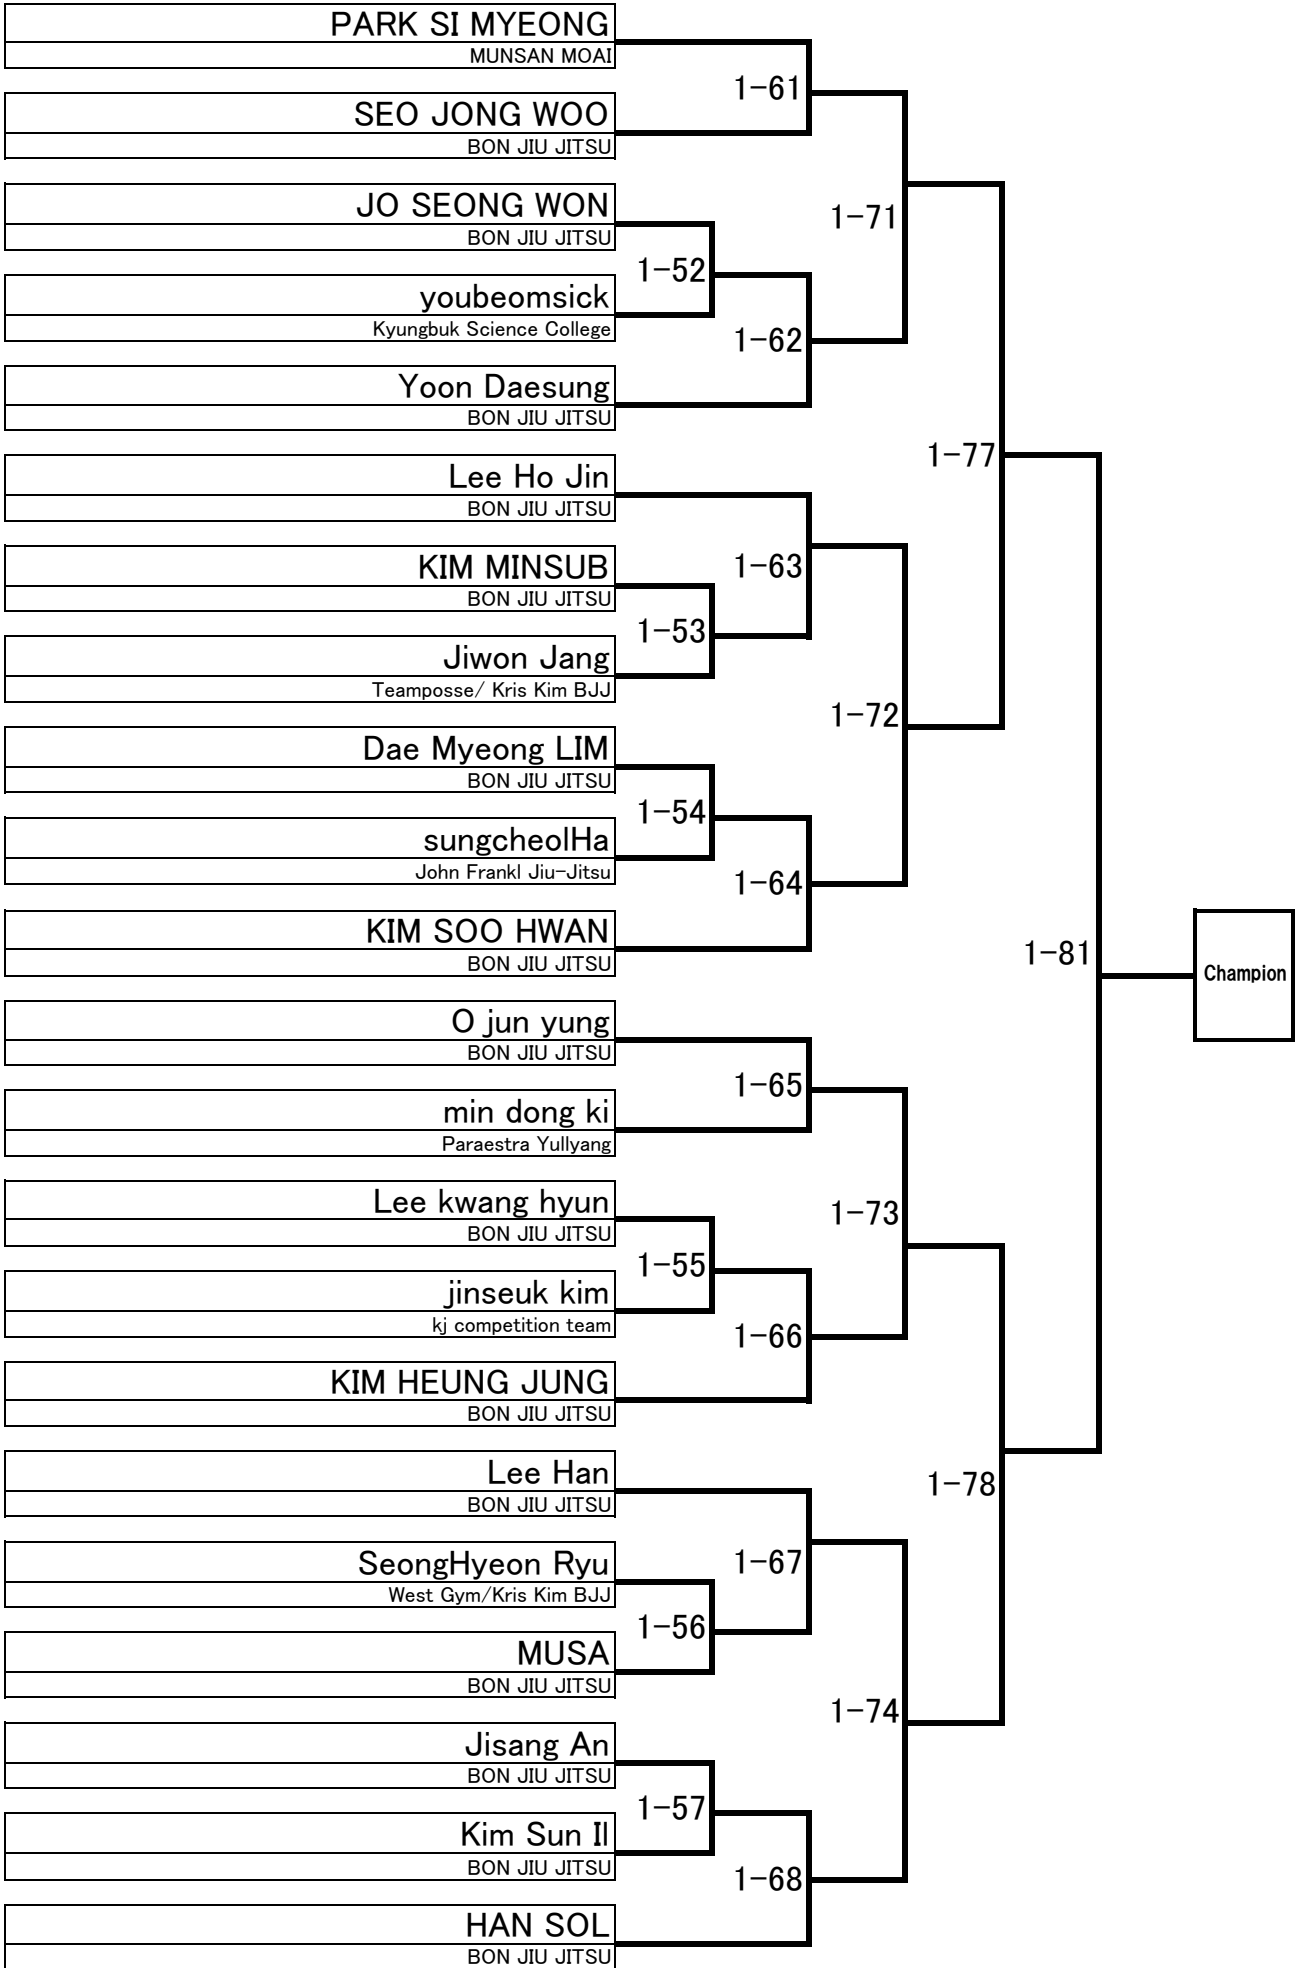

Adult White Light feather

-64.00kg

5 Minutes

22 People

Adult White Feather

-70.00kg

5 Minutes

31 People