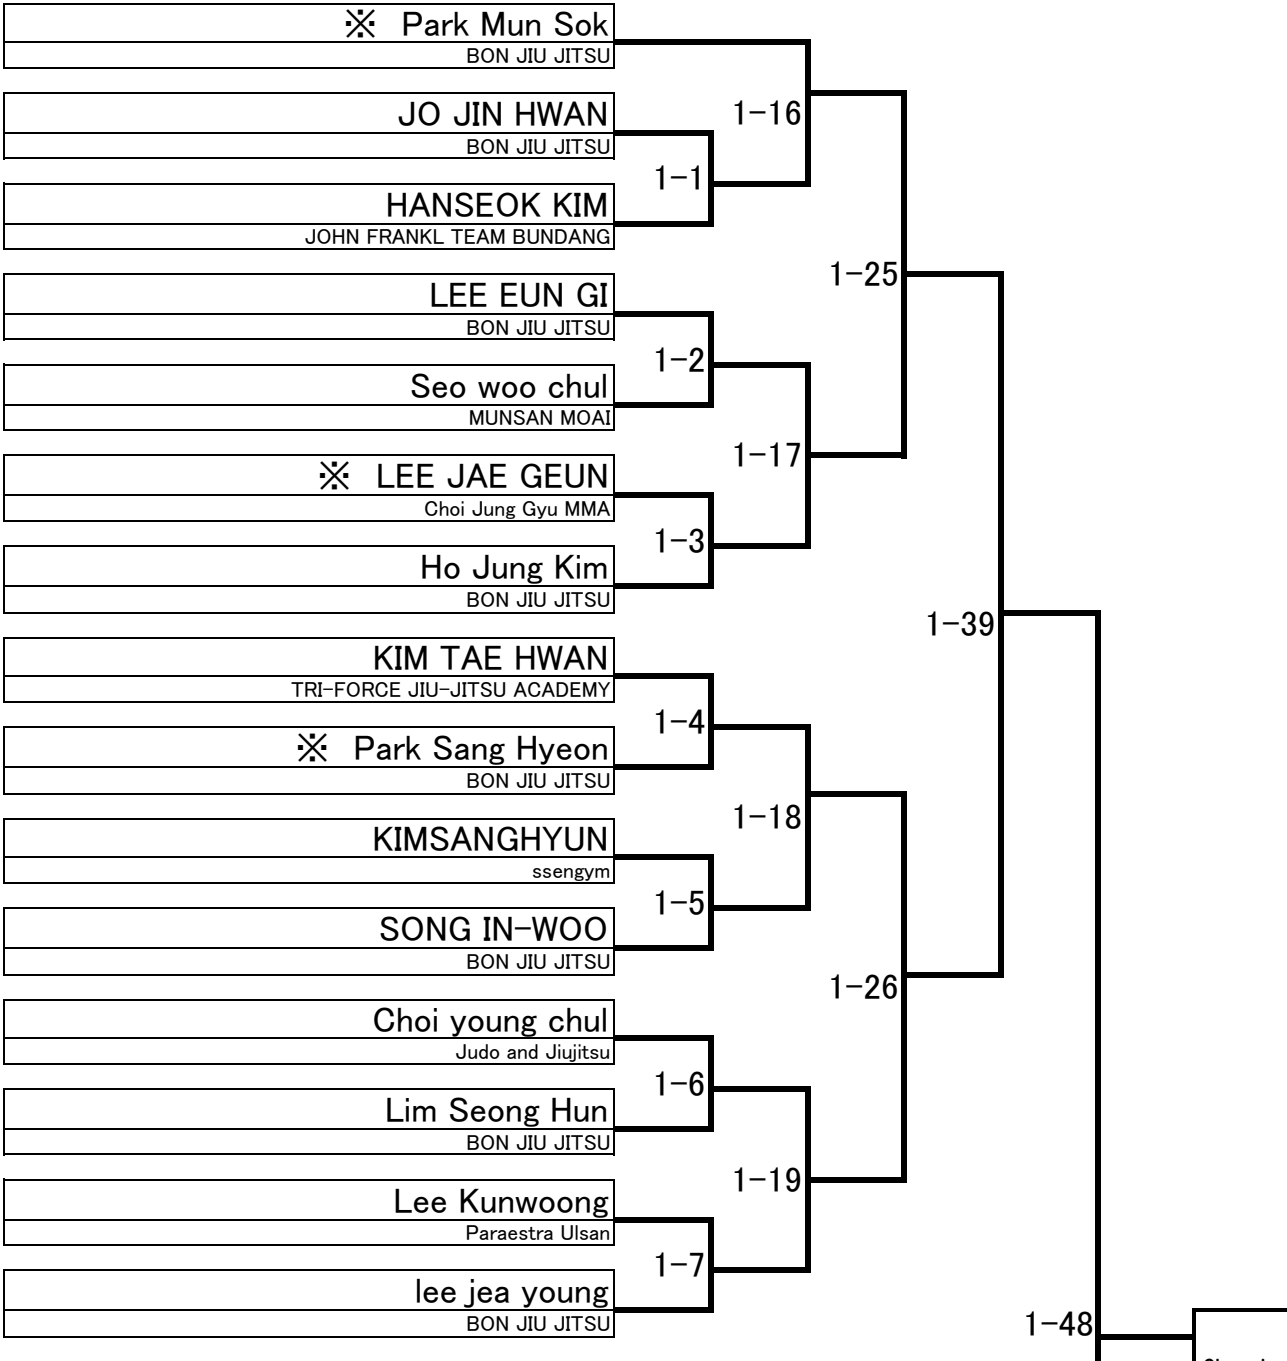

Adult White Light feather

-64.00kg

5 Minutes

22 People

Adult White Feather

-70.00kg

5 Minutes

31 People