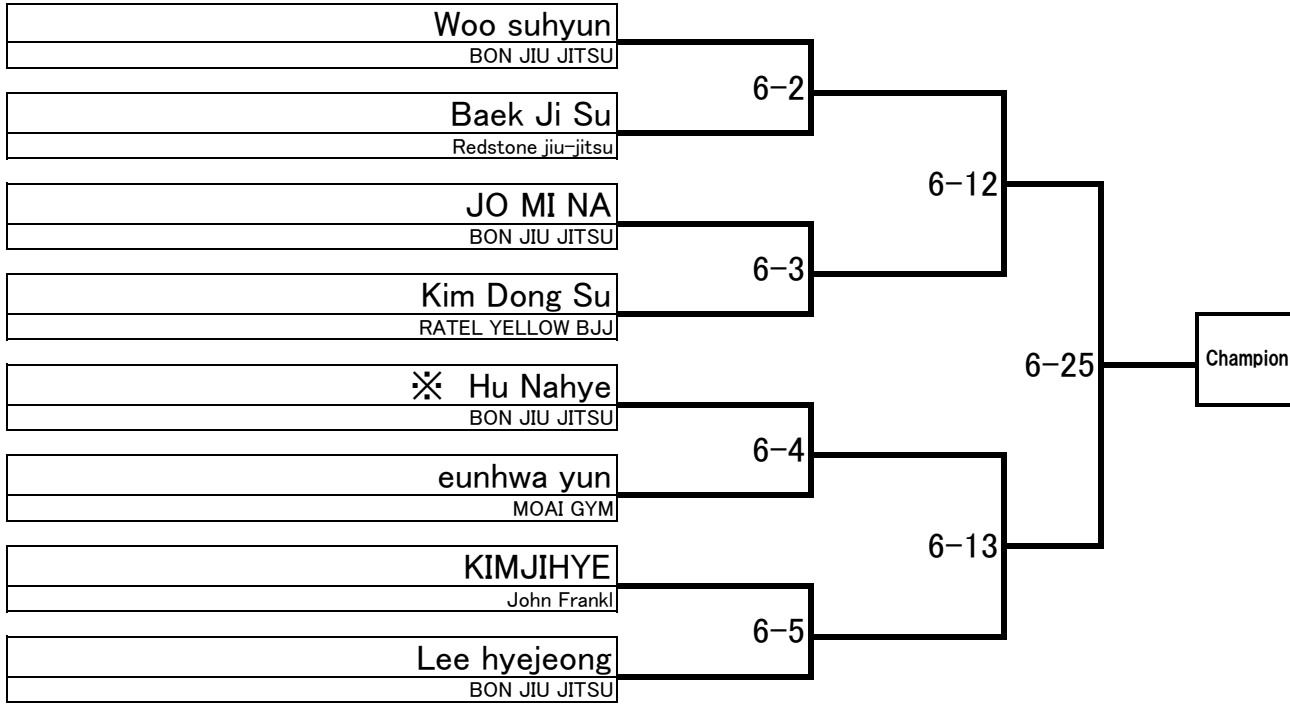

Female Juvenile (1-2) White Heavy -69.00kg 5 Minutes 1 People

Female Adult White Rooster -48.50kg 5 Minutes 6 People

Female Adult White Light feather

-53.50kg

5 Minutes

8 People

Female Adult White Feather

-58.50kg