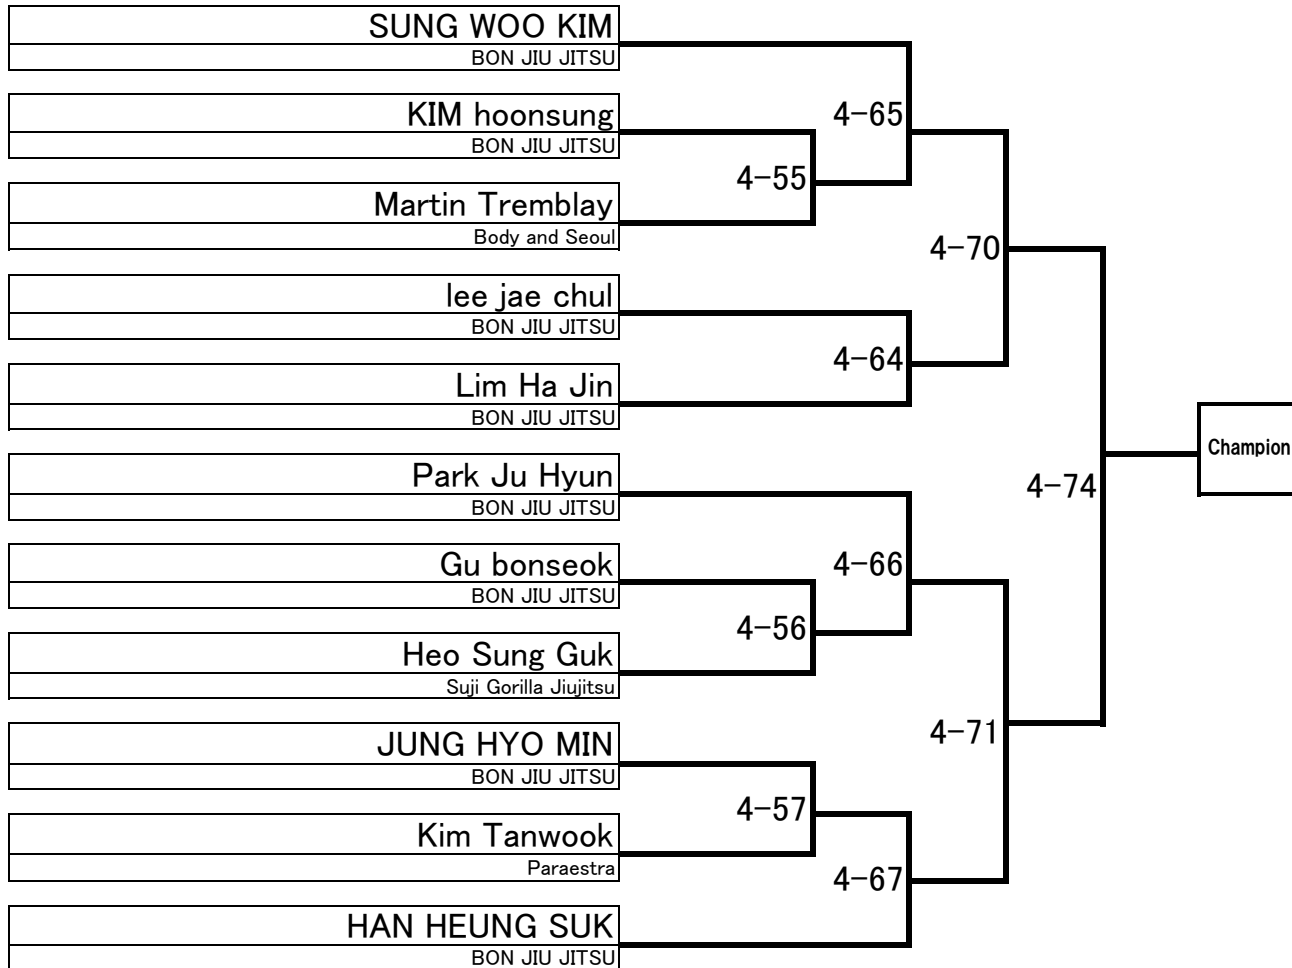

Champion

Adult Purple Open class**OPEN****7 Minutes****7 People****Master2 White Open class****OPEN****5 Minutes****11 People**

Master1 White Light feather

-64.00kg

5 Minutes

6 People

Master1 White Feather

-70.00kg